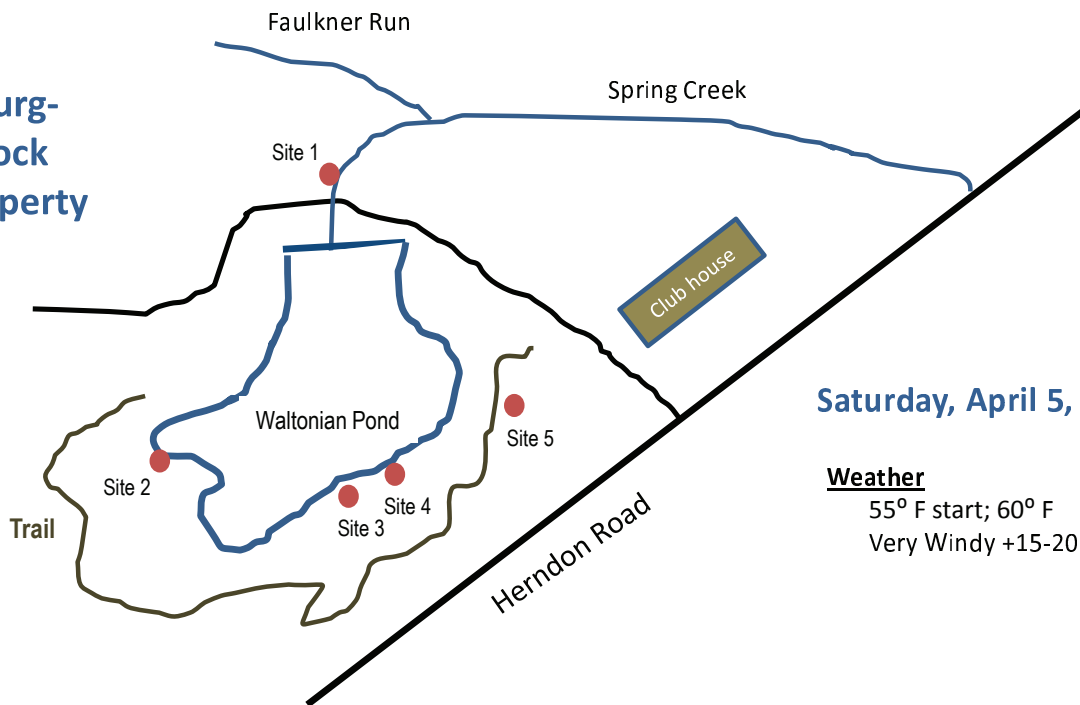

**IWLA
Fredericksburg-
Rappahannock
Chapter Property**

Saturday, April 5, 2014

Weather

55° F start; 60° F
Very Windy +15-20 MpH

Site Information

Site 1 – Water Testing Lower Pond

6pH
18° C
2.5 JTU

Site 2 – Beaver Dam

Site 3 – Water Testing Upper Pond

6pH
18° C
2.0 JTU

Site 4 – Beaver Damage/Remains of Deer

Site 5 – Quartz Fragments

Other Information

Tree Species Identified:

- Sweetgum
- Red Maple
- Pin Oak
- Holly
- Hickory
- White Oak
- Dogwood
- Ironwood
- Wild Cherry
- Virginia Pine

Creatures Identified:

- | | |
|---------------------|-------------|
| • Beaver | • Spiders |
| • Deer | • Turtle |
| • Woodpecker | • Butterfly |
| • Lizard/Salamander | • Bees |
| • Frog | • Gnat |
| • Leech | • Fish |
| • Geese | |
| • Hawk | |
| • Duck | |
| • Vulchers | |
| • Snake | |